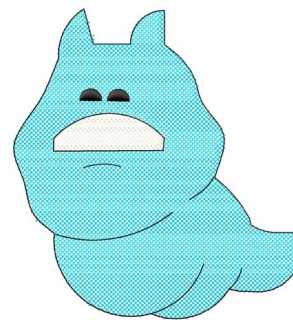

Name: Jane Crocker Symbol Machine
Embroidery Design

SKU: GSD01-ICG702

Brand: Grand Slam Designs

Unique Colors: 13 (3 color Stops)

Unique Colors

	Color Name (Color Code)	Manufacturer - Type
	Super White (1001) [No Color Selected]	madeira - rayon
	Dusty Lilac (1263) [No Color Selected]	madeira - rayon
	Crocus (286)	Exquisite - Polyester 1000m