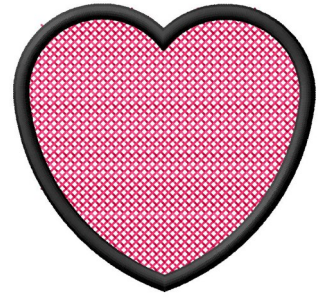

Name: Outlined Heart

SKU: GSD01-ICG683

Brand: Grand Slam Designs

Unique Colors: 13 (2 color Stops)

Unique Colors

	Color Name (Color Code)	Manufacturer - Type
	Super White (1001) [No Color Selected]	madeira - rayon
	Dusty Lilac (1263) [No Color Selected]	madeira - rayon
	Crocus (286)	Exquisite - Polyester 1000m

Complete Color Sequence

#		Color Name (Color Code)	Manufacturer - Type
1		Super White (1001) [No Color Selected]	madeira - rayon
2		Super White (1001) [No Color Selected]	madeira - rayon
3		Crocus (286)	Exquisite - Polyester 1000m