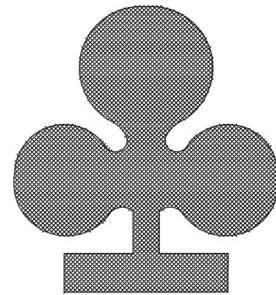

Name: Club Machine Embroidery Design

SKU: GSD01-ICG680

Brand: Grand Slam Designs

Unique Colors: 13 (2 color Stops)

Unique Colors

	Color Name (Color Code)	Manufacturer - Type
	Super White (1001) [No Color Selected]	madeira - rayon
	Dusty Lilac (1263) [No Color Selected]	madeira - rayon
	Crocus (286)	Exquisite - Polyester 1000m