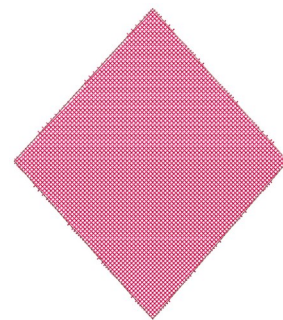

**Name:** Diamond Machine Embroidery Design

**SKU:** GSD01-ICG678

**Brand:** Grand Slam Designs

**Unique Colors:** 13 (2 color Stops)

## Unique Colors

	<b>Color Name (Color Code)</b>	<b>Manufacturer - Type</b>
	Super White (1001) [No Color Selected]	madeira - rayon
	Dusty Lilac (1263) [No Color Selected]	madeira - rayon
	Crocus (286)	Exquisite - Polyester 1000m

# Complete Color Sequence

#		Color Name (Color Code)	Manufacturer - Type
1		Super White (1001) [No Color Selected]	madeira - rayon
2		Super White (1001) [No Color Selected]	madeira - rayon
3		Crocus (286)	Exquisite - Polyester 1000m