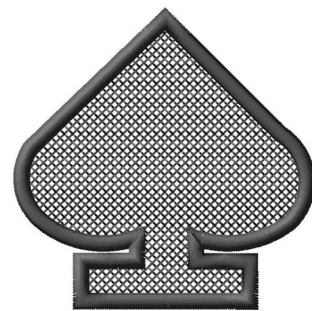

Name: Outlined Spade

SKU: GSD01-ICG677

Brand: Grand Slam Designs

Unique Colors: 13 (2 color Stops)

Unique Colors

	Color Name (Color Code)	Manufacturer - Type
	Super White (1001) [No Color Selected]	madeira - rayon
	Dusty Lilac (1263) [No Color Selected]	madeira - rayon
	Crocus (286)	Exquisite - Polyester 1000m