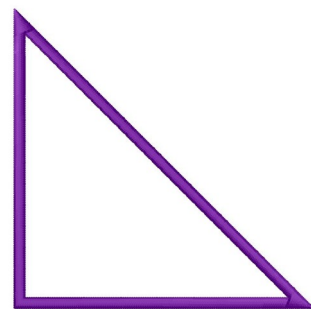

Name: Right Triangle (Outline) Machine Embroidery Design

SKU: GSD01-ICG597OUT

Brand: Grand Slam Designs

Unique Colors: 13 (1 color Stops)

Unique Colors

	Color Name (Color Code)	Manufacturer - Type
	Super White (1001) [No Color Selected]	madeira - rayon
	Dusty Lilac (1263) [No Color Selected]	madeira - rayon
	Crocus (286)	Exquisite - Polyester 1000m