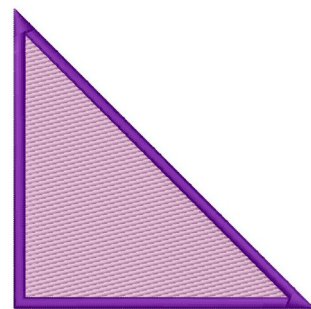

Name: Right Triangle Machine Embroidery Design

SKU: GSD01-ICG597

Brand: Grand Slam Designs

Unique Colors: 13 (2 color Stops)

Unique Colors

| | Color Name (Color Code) | Manufacturer - Type |
|--|--|-----------------------------|
|  | Super White (1001) [No Color Selected] | madeira - rayon |
|  | Dusty Lilac (1263) [No Color Selected] | madeira - rayon |
|  | Crocus (286) | Exquisite - Polyester 1000m |

Complete Color Sequence

| # | | Color Name (Color Code) | Manufacturer - Type |
|---|---|--|--------------------------------|
| 1 |  | Super White (1001) [No Color Selected] | madeira - rayon |
| 2 |  | Super White (1001) [No Color Selected] | madeira - rayon |
| 3 |  | Crocus (286) | Exquisite - Polyester 1000m |