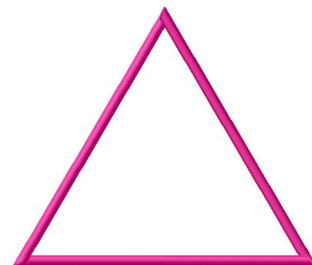

Name: Triangle (Outline) Machine Embroidery Design

SKU: GSD01-ICG595OUT

Brand: Grand Slam Designs

Unique Colors: 13 (1 color Stops)

Unique Colors

	Color Name (Color Code)	Manufacturer - Type
	Super White (1001) [No Color Selected]	madeira - rayon
	Dusty Lilac (1263) [No Color Selected]	madeira - rayon
	Crocus (286)	Exquisite - Polyester 1000m