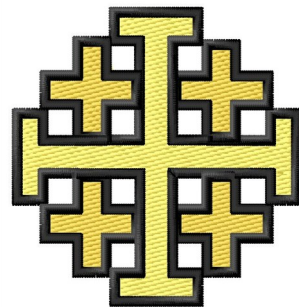

Name: Jerusalem Cross Machine Embroidery Design

SKU: GSD01-ICG581

Brand: Grand Slam Designs

Unique Colors: 13 (3 color Stops)

Unique Colors

	Color Name (Color Code)	Manufacturer - Type
	Super White (1001) [No Color Selected]	madeira - rayon
	Dusty Lilac (1263) [No Color Selected]	madeira - rayon
	Crocus (286)	Exquisite - Polyester 1000m

Complete Color Sequence

#		Color Name (Color Code)	Manufacturer - Type
1		Super White (1001) [No Color Selected]	madeira - rayon
2		Super White (1001) [No Color Selected]	madeira - rayon
3		Crocus (286)	Exquisite - Polyester 1000m