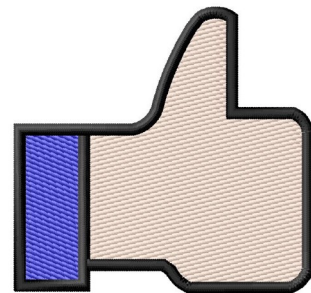

**Name:** Like Icon Machine Embroidery Design

**SKU:** GSD01-ICG569

**Brand:** Grand Slam Designs

**Unique Colors:** 13 (3 color Stops)