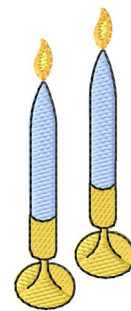

Name: Candles Machine Embroidery Design

SKU: GSD01-ICG541

Brand: Grand Slam Designs

Unique Colors: 13 (5 color Stops)

Unique Colors

	Color Name (Color Code)	Manufacturer - Type
	Super White (1001) [No Color Selected]	madeira - rayon
	Dusty Lilac (1263) [No Color Selected]	madeira - rayon
	Crocus (286)	Exquisite - Polyester 1000m

Complete Color Sequence

#		Color Name (Color Code)	Manufacturer - Type
1		Super White (1001) [No Color Selected]	madeira - rayon
2		Super White (1001) [No Color Selected]	madeira - rayon
3		Crocus (286)	Exquisite - Polyester 1000m