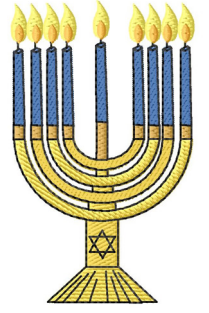

**Name:** Menorah

**SKU:** GSD01-ICG521

**Brand:** Grand Slam Designs

**Unique Colors:** 13 (5 color Stops)

## Unique Colors

	<b>Color Name (Color Code)</b>	<b>Manufacturer - Type</b>
	Super White (1001) [No Color Selected]	madeira - rayon
	Dusty Lilac (1263) [No Color Selected]	madeira - rayon
	Crocus (286)	Exquisite - Polyester 1000m