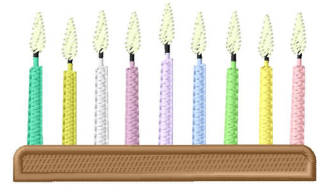

Name: Menorah

SKU: GSD01-ICG491

Brand: Grand Slam Designs

Unique Colors: 13 (12 color Stops)

Unique Colors

	Color Name (Color Code)	Manufacturer - Type
	Super White (1001) [No Color Selected]	madeira - rayon
	Dusty Lilac (1263) [No Color Selected]	madeira - rayon
	Crocus (286)	Exquisite - Polyester 1000m

Complete Color Sequence

#		Color Name (Color Code)	Manufacturer - Type
1		Super White (1001) [No Color Selected]	madeira - rayon
2		Super White (1001) [No Color Selected]	madeira - rayon
3		Crocus (286)	Exquisite - Polyester 1000m