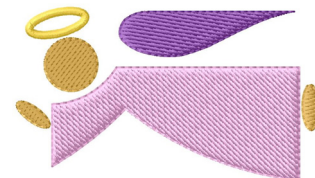

Name: Angel Machine Embroidery Design

SKU: GSD01-ICG453

Brand: Grand Slam Designs

Unique Colors: 13 (4 color Stops)

Unique Colors

	Color Name (Color Code)	Manufacturer - Type
	Super White (1001) [No Color Selected]	madeira - rayon
	Dusty Lilac (1263) [No Color Selected]	madeira - rayon
	Crocus (286)	Exquisite - Polyester 1000m

Complete Color Sequence

#		Color Name (Color Code)	Manufacturer - Type
1		Super White (1001) [No Color Selected]	madeira - rayon
2		Super White (1001) [No Color Selected]	madeira - rayon
3		Crocus (286)	Exquisite - Polyester 1000m