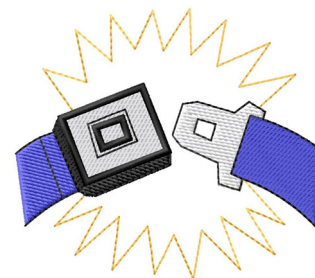

Name: Seat Belt Machine Embroidery Design

SKU: GSD01-ICG403

Brand: Grand Slam Designs

Unique Colors: 13 (4 color Stops)

Unique Colors

	Color Name (Color Code)	Manufacturer - Type
	Super White (1001) [No Color Selected]	madeira - rayon
	Dusty Lilac (1263) [No Color Selected]	madeira - rayon
	Crocus (286)	Exquisite - Polyester 1000m

Complete Color Sequence

#		Color Name (Color Code)	Manufacturer - Type
1		Super White (1001) [No Color Selected]	madeira - rayon
2		Super White (1001) [No Color Selected]	madeira - rayon
3		Crocus (286)	Exquisite - Polyester 1000m