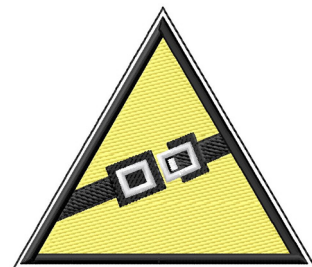

Name: Seatbelt Sign Machine Embroidery Design

SKU: GSD01-ICG401

Brand: Grand Slam Designs

Unique Colors: 13 (4 color Stops)

Unique Colors

	Color Name (Color Code)	Manufacturer - Type
	Super White (1001) [No Color Selected]	madeira - rayon
	Dusty Lilac (1263) [No Color Selected]	madeira - rayon
	Crocus (286)	Exquisite - Polyester 1000m

Complete Color Sequence

#		Color Name (Color Code)	Manufacturer - Type
1		Super White (1001) [No Color Selected]	madeira - rayon
2		Super White (1001) [No Color Selected]	madeira - rayon
3		Crocus (286)	Exquisite - Polyester 1000m