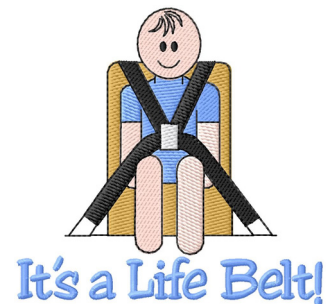

Name: Life Belt Machine Embroidery Design

SKU: GSD01-ICG387T4

Brand: Grand Slam Designs

Unique Colors: 13 (6 color Stops)

Unique Colors

	Color Name (Color Code)	Manufacturer - Type
	Super White (1001) [No Color Selected]	madeira - rayon
	Dusty Lilac (1263) [No Color Selected]	madeira - rayon
	Crocus (286)	Exquisite - Polyester 1000m