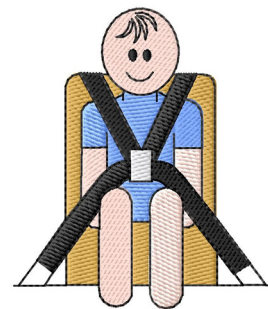

Name: Car Seat Machine Embroidery Design

SKU: GSD01-ICG387

Brand: Grand Slam Designs

Unique Colors: 13 (5 color Stops)

Unique Colors

	Color Name (Color Code)	Manufacturer - Type
	Super White (1001) [No Color Selected]	madeira - rayon
	Dusty Lilac (1263) [No Color Selected]	madeira - rayon
	Crocus (286)	Exquisite - Polyester 1000m