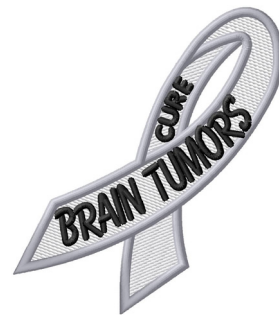

Name: Cure Brain Tumors Machine Embroidery Design

SKU: GSD01-ICG346RT16

Brand: Grand Slam Designs

Unique Colors: 13 (3 color Stops)

Unique Colors

	Color Name (Color Code)	Manufacturer - Type
	Super White (1001) [No Color Selected]	madeira - rayon
	Dusty Lilac (1263) [No Color Selected]	madeira - rayon
	Crocus (286)	Exquisite - Polyester 1000m