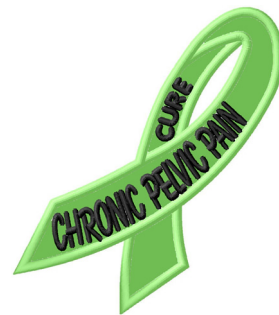

Name: Cure Chronic Pelvic Pain Machine
Embroidery Design

SKU: GSD01-ICG332T22

Brand: Grand Slam Designs

Unique Colors: 13 (4 color Stops)

Unique Colors

	Color Name (Color Code)	Manufacturer - Type
	Super White (1001) [No Color Selected]	madeira - rayon
	Dusty Lilac (1263) [No Color Selected]	madeira - rayon
	Crocus (286)	Exquisite - Polyester 1000m