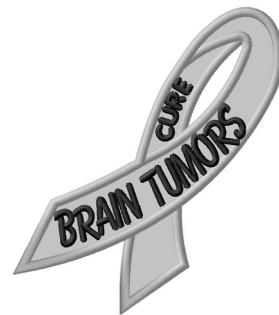

Name: Cure Brain Tumors Machine Embroidery Design

SKU: GSD01-ICG332T16

Brand: Grand Slam Designs

Unique Colors: 13 (4 color Stops)

Unique Colors

	Color Name (Color Code)	Manufacturer - Type
	Super White (1001) [No Color Selected]	madeira - rayon
	Dusty Lilac (1263) [No Color Selected]	madeira - rayon
	Crocus (286)	Exquisite - Polyester 1000m