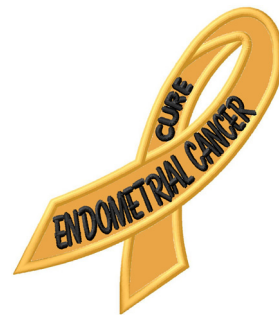

Name: Cure Endometrial Cancer Machine
Embroidery Design

SKU: GSD01-ICG332T10

Brand: Grand Slam Designs

Unique Colors: 13 (4 color Stops)

Unique Colors

	Color Name (Color Code)	Manufacturer - Type
	Super White (1001) [No Color Selected]	madeira - rayon
	Dusty Lilac (1263) [No Color Selected]	madeira - rayon
	Crocus (286)	Exquisite - Polyester 1000m