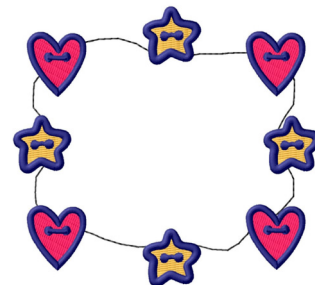

Name: Stars & Hearts Machine Embroidery Design

SKU: GSD01-ICG300

Brand: Grand Slam Designs

Unique Colors: 13 (5 color Stops)

Unique Colors

	Color Name (Color Code)	Manufacturer - Type
	Super White (1001) [No Color Selected]	madeira - rayon
	Dusty Lilac (1263) [No Color Selected]	madeira - rayon
	Crocus (286)	Exquisite - Polyester 1000m

Complete Color Sequence

#		Color Name (Color Code)	Manufacturer - Type
1		Super White (1001) [No Color Selected]	madeira - rayon
2		Super White (1001) [No Color Selected]	madeira - rayon
3		Crocus (286)	Exquisite - Polyester 1000m