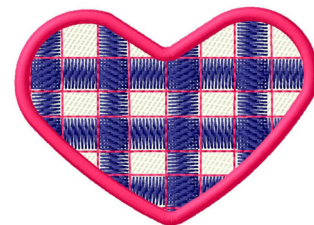

**Name:** Plaid Heart

**SKU:** GSD01-ICG284R

**Brand:** Grand Slam Designs

**Unique Colors:** 13 (3 color Stops)

## Unique Colors

	<b>Color Name (Color Code)</b>	<b>Manufacturer - Type</b>
	Super White (1001) [No Color Selected]	madeira - rayon
	Dusty Lilac (1263) [No Color Selected]	madeira - rayon
	Crocus (286)	Exquisite - Polyester 1000m

# Complete Color Sequence

#		Color Name (Color Code)	Manufacturer - Type
1		Super White (1001) [No Color Selected]	madeira - rayon
2		Super White (1001) [No Color Selected]	madeira - rayon
3		Crocus (286)	Exquisite - Polyester 1000m