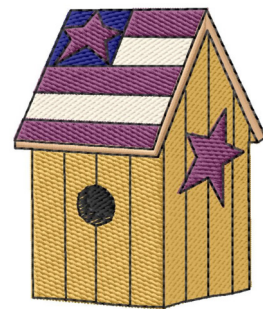

Name: American Birdhouse Machine Embroidery Design

SKU: GSD01-ICG283

Brand: Grand Slam Designs

Unique Colors: 13 (6 color Stops)

Unique Colors

	Color Name (Color Code)	Manufacturer - Type
	Super White (1001) [No Color Selected]	madeira - rayon
	Dusty Lilac (1263) [No Color Selected]	madeira - rayon
	Crocus (286)	Exquisite - Polyester 1000m

Complete Color Sequence

#		Color Name (Color Code)	Manufacturer - Type
1		Super White (1001) [No Color Selected]	madeira - rayon
2		Super White (1001) [No Color Selected]	madeira - rayon
3		Crocus (286)	Exquisite - Polyester 1000m