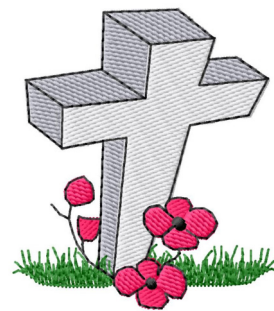

Name: Cross & Poppies

SKU: GSD01-ICG271R

Brand: Grand Slam Designs

Unique Colors: 13 (5 color Stops)

Unique Colors

	Color Name (Color Code)	Manufacturer - Type
	Super White (1001) [No Color Selected]	madeira - rayon
	Dusty Lilac (1263) [No Color Selected]	madeira - rayon
	Crocus (286)	Exquisite - Polyester 1000m