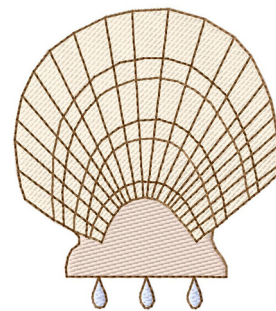

**Name:** Shell

**SKU:** GSD01-ICG267R

**Brand:** Grand Slam Designs

**Unique Colors:** 13 (4 color Stops)

## Unique Colors

	<b>Color Name (Color Code)</b>	<b>Manufacturer - Type</b>
	Super White (1001) [No Color Selected]	madeira - rayon
	Dusty Lilac (1263) [No Color Selected]	madeira - rayon
	Crocus (286)	Exquisite - Polyester 1000m

# Complete Color Sequence

#		Color Name (Color Code)	Manufacturer - Type
1		Super White (1001) [No Color Selected]	madeira - rayon
2		Super White (1001) [No Color Selected]	madeira - rayon
3		Crocus (286)	Exquisite - Polyester 1000m