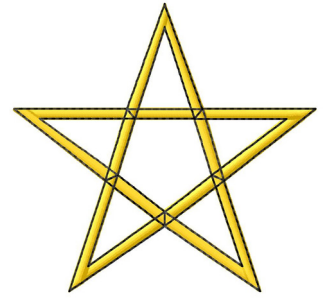

**Name:** Five Pointed Star

**SKU:** GSD01-ICG265R

**Brand:** Grand Slam Designs

**Unique Colors:** 13 (2 color Stops)