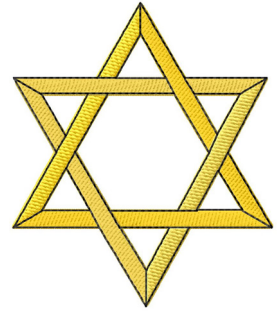

Name: Star of David

SKU: GSD01-ICG264R

Brand: Grand Slam Designs

Unique Colors: 13 (3 color Stops)

Unique Colors

	Color Name (Color Code)	Manufacturer - Type
	Super White (1001) [No Color Selected]	madeira - rayon
	Dusty Lilac (1263) [No Color Selected]	madeira - rayon
	Crocus (286)	Exquisite - Polyester 1000m

Complete Color Sequence

#		Color Name (Color Code)	Manufacturer - Type
1		Super White (1001) [No Color Selected]	madeira - rayon
2		Super White (1001) [No Color Selected]	madeira - rayon
3		Crocus (286)	Exquisite - Polyester 1000m