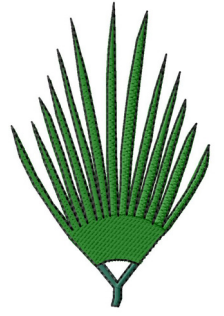

Name: Palm Branch

SKU: GSD01-ICG258R

Brand: Grand Slam Designs

Unique Colors: 13 (3 color Stops)

Unique Colors

	Color Name (Color Code)	Manufacturer - Type
	Super White (1001) [No Color Selected]	madeira - rayon
	Dusty Lilac (1263) [No Color Selected]	madeira - rayon
	Crocus (286)	Exquisite - Polyester 1000m

Complete Color Sequence

#		Color Name (Color Code)	Manufacturer - Type
1		Super White (1001) [No Color Selected]	madeira - rayon
2		Super White (1001) [No Color Selected]	madeira - rayon
3		Crocus (286)	Exquisite - Polyester 1000m