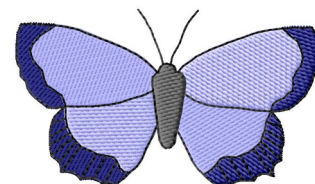

Name: Butterfly

SKU: GSD01-ICG256R

Brand: Grand Slam Designs

Unique Colors: 13 (4 color Stops)

Unique Colors

	Color Name (Color Code)	Manufacturer - Type
	Super White (1001) [No Color Selected]	madeira - rayon
	Dusty Lilac (1263) [No Color Selected]	madeira - rayon
	Crocus (286)	Exquisite - Polyester 1000m

Complete Color Sequence

#		Color Name (Color Code)	Manufacturer - Type
1		Super White (1001) [No Color Selected]	madeira - rayon
2		Super White (1001) [No Color Selected]	madeira - rayon
3		Crocus (286)	Exquisite - Polyester 1000m