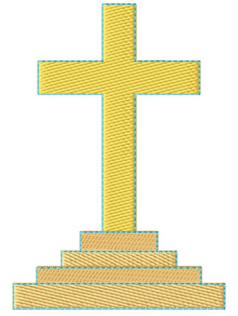

Name: Graded Cross

SKU: GSD01-ICG255R

Brand: Grand Slam Designs

Unique Colors: 13 (3 color Stops)

Unique Colors

	Color Name (Color Code)	Manufacturer - Type
	Super White (1001) [No Color Selected]	madeira - rayon
	Dusty Lilac (1263) [No Color Selected]	madeira - rayon
	Crocus (286)	Exquisite - Polyester 1000m

Complete Color Sequence

#		Color Name (Color Code)	Manufacturer - Type
1		Super White (1001) [No Color Selected]	madeira - rayon
2		Super White (1001) [No Color Selected]	madeira - rayon
3		Crocus (286)	Exquisite - Polyester 1000m