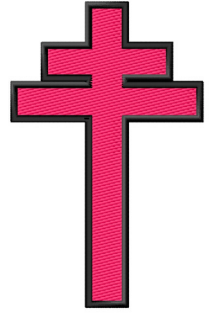

Name: Lorraine Cross

SKU: GSD01-ICG254R

Brand: Grand Slam Designs

Unique Colors: 13 (2 color Stops)

Unique Colors

	Color Name (Color Code)	Manufacturer - Type
	Super White (1001) [No Color Selected]	madeira - rayon
	Dusty Lilac (1263) [No Color Selected]	madeira - rayon
	Crocus (286)	Exquisite - Polyester 1000m

Complete Color Sequence

#		Color Name (Color Code)	Manufacturer - Type
1		Super White (1001) [No Color Selected]	madeira - rayon
2		Super White (1001) [No Color Selected]	madeira - rayon
3		Crocus (286)	Exquisite - Polyester 1000m