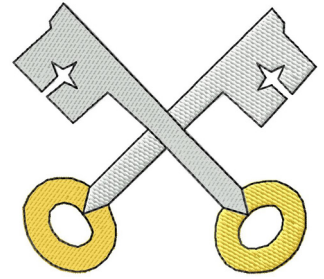

Name: Crossed Keys

SKU: GSD01-ICG250R

Brand: Grand Slam Designs

Unique Colors: 13 (3 color Stops)

Unique Colors

	Color Name (Color Code)	Manufacturer - Type
	Super White (1001) [No Color Selected]	madeira - rayon
	Dusty Lilac (1263) [No Color Selected]	madeira - rayon
	Crocus (286)	Exquisite - Polyester 1000m

Complete Color Sequence

#		Color Name (Color Code)	Manufacturer - Type
1		Super White (1001) [No Color Selected]	madeira - rayon
2		Super White (1001) [No Color Selected]	madeira - rayon
3		Crocus (286)	Exquisite - Polyester 1000m