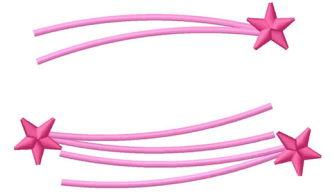

Name: Star Logo #2

SKU: GSD01-ICG239R

Brand: Grand Slam Designs

Unique Colors: 13 (2 color Stops)

Unique Colors

	Color Name (Color Code)	Manufacturer - Type
	Super White (1001) [No Color Selected]	madeira - rayon
	Dusty Lilac (1263) [No Color Selected]	madeira - rayon
	Crocus (286)	Exquisite - Polyester 1000m

Complete Color Sequence

#		Color Name (Color Code)	Manufacturer - Type
1		Super White (1001) [No Color Selected]	madeira - rayon
2		Super White (1001) [No Color Selected]	madeira - rayon
3		Crocus (286)	Exquisite - Polyester 1000m