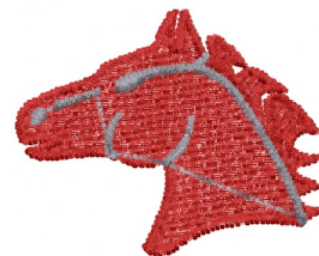

Name: Horse Head Machine Embroidery Design

SKU: DS01-Horse_Head_New

Brand: DataStitch

Unique Colors: 13 (2 color Stops)

Unique Colors

	Color Name (Color Code)	Manufacturer - Type
	Super White (1001) [No Color Selected]	madeira - rayon
	Dusty Lilac (1263) [No Color Selected]	madeira - rayon
	Crocus (286)	Exquisite - Polyester 1000m

Complete Color Sequence

#		Color Name (Color Code)	Manufacturer - Type
1		Super White (1001) [No Color Selected]	madeira - rayon
2		Super White (1001) [No Color Selected]	madeira - rayon
3		Crocus (286)	Exquisite - Polyester 1000m