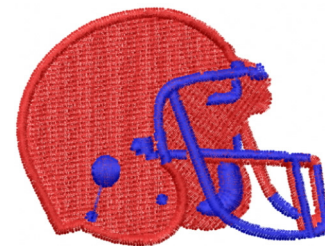

Name: Football Helmet Machine Embroidery Design

SKU: DS01-Helmet_2_color

Brand: DataStitch

Unique Colors: 13 (2 color Stops)

Unique Colors

	Color Name (Color Code)	Manufacturer - Type
	Super White (1001) [No Color Selected]	madeira - rayon
	Dusty Lilac (1263) [No Color Selected]	madeira - rayon
	Crocus (286)	Exquisite - Polyester 1000m

Complete Color Sequence

#		Color Name (Color Code)	Manufacturer - Type
1		Super White (1001) [No Color Selected]	madeira - rayon
2		Super White (1001) [No Color Selected]	madeira - rayon
3		Crocus (286)	Exquisite - Polyester 1000m