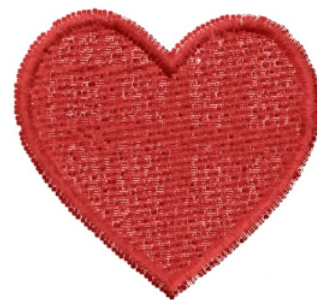

Name: Heart Machine Embroidery Design

SKU: DS01-Heart_Two

Brand: DataStitch

Unique Colors: 13 (1 color Stops)

Unique Colors

	Color Name (Color Code)	Manufacturer - Type
	Super White (1001) [No Color Selected]	madeira - rayon
	Dusty Lilac (1263) [No Color Selected]	madeira - rayon
	Crocus (286)	Exquisite - Polyester 1000m

Complete Color Sequence

#		Color Name (Color Code)	Manufacturer - Type
1		Super White (1001) [No Color Selected]	madeira - rayon
2		Super White (1001) [No Color Selected]	madeira - rayon
3		Crocus (286)	Exquisite - Polyester 1000m