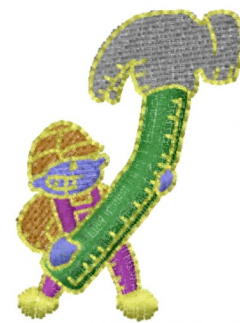

**Name:** Hammer Man Machine Embroidery Design

**SKU:** DS01-Hammer\_Man

**Brand:** DataStitch

**Unique Colors:** 13 (6 color Stops)

## Unique Colors

	<b>Color Name (Color Code)</b>	<b>Manufacturer - Type</b>
	Super White (1001) [No Color Selected]	madeira - rayon
	Dusty Lilac (1263) [No Color Selected]	madeira - rayon
	Crocus (286)	Exquisite - Polyester 1000m

# Complete Color Sequence

#		Color Name (Color Code)	Manufacturer - Type
1		Super White (1001) [No Color Selected]	madeira - rayon
2		Super White (1001) [No Color Selected]	madeira - rayon
3		Crocus (286)	Exquisite - Polyester 1000m