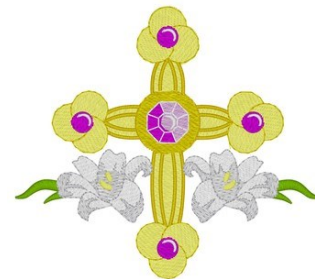

**Name:** Decorative Cross W/ Lilies Machine Embroidery Design

**SKU:** DC01-HY1234

**Brand:** Dakota Collectibles

**Unique Colors:** 13 (10 color Stops)

## Unique Colors

	<b>Color Name (Color Code)</b>	<b>Manufacturer - Type</b>
	Super White (1001) [No Color Selected]	madeira - rayon
	Dusty Lilac (1263) [No Color Selected]	madeira - rayon
	Crocus (286)	Exquisite - Polyester 1000m

# Complete Color Sequence

#		Color Name (Color Code)	Manufacturer - Type
1		Super White (1001) [No Color Selected]	madeira - rayon
2		Super White (1001) [No Color Selected]	madeira - rayon
3		Crocus (286)	Exquisite - Polyester 1000m