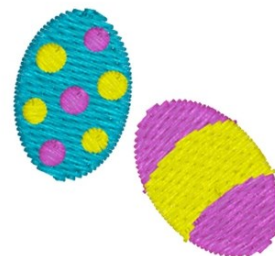

**Name:** Easter Eggs Machine Embroidery Design

**SKU:** DC01-HY1192

**Brand:** Dakota Collectibles

**Unique Colors:** 13 (5 color Stops)

## Unique Colors

	<b>Color Name (Color Code)</b>	<b>Manufacturer - Type</b>
	Super White (1001) [No Color Selected]	madeira - rayon
	Dusty Lilac (1263) [No Color Selected]	madeira - rayon
	Crocus (286)	Exquisite - Polyester 1000m

# Complete Color Sequence

#		Color Name (Color Code)	Manufacturer - Type
1		Super White (1001) [No Color Selected]	madeira - rayon
2		Super White (1001) [No Color Selected]	madeira - rayon
3		Crocus (286)	Exquisite - Polyester 1000m