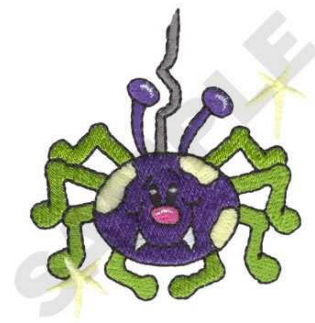

Name: Spider Machine Embroidery Design

SKU: DC01-HY0677

Brand: Dakota Collectibles

Unique Colors: 13 (8 color Stops)

Unique Colors

	Color Name (Color Code)	Manufacturer - Type
	Super White (1001) [No Color Selected]	madeira - rayon
	Dusty Lilac (1263) [No Color Selected]	madeira - rayon
	Crocus (286)	Exquisite - Polyester 1000m

Complete Color Sequence

#		Color Name (Color Code)	Manufacturer - Type
1		Super White (1001) [No Color Selected]	madeira - rayon
2		Super White (1001) [No Color Selected]	madeira - rayon
3		Crocus (286)	Exquisite - Polyester 1000m