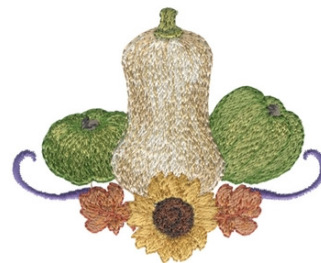

Name: Squash Machine Embroidery Design

SKU: DC01-HY0510

Brand: Dakota Collectibles

Unique Colors: 13 (19 color Stops)

Unique Colors

	Color Name (Color Code)	Manufacturer - Type
	Super White (1001) [No Color Selected]	madeira - rayon
	Dusty Lilac (1263) [No Color Selected]	madeira - rayon
	Crocus (286)	Exquisite - Polyester 1000m

Complete Color Sequence

#		Color Name (Color Code)	Manufacturer - Type
1		Super White (1001) [No Color Selected]	madeira - rayon
2		Super White (1001) [No Color Selected]	madeira - rayon
3		Crocus (286)	Exquisite - Polyester 1000m