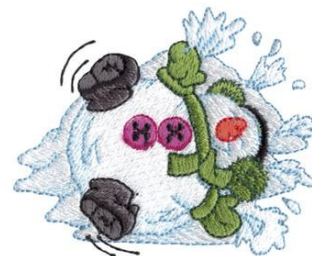

Name: Snowman Playing

SKU: DC01-HY0434

Brand: Dakota Collectibles

Unique Colors: 13 (11 color Stops)

Unique Colors

	Color Name (Color Code)	Manufacturer - Type
	Super White (1001) [No Color Selected]	madeira - rayon
	Dusty Lilac (1263) [No Color Selected]	madeira - rayon
	Crocus (286)	Exquisite - Polyester 1000m

Complete Color Sequence

#		Color Name (Color Code)	Manufacturer - Type
1		Super White (1001) [No Color Selected]	madeira - rayon
2		Super White (1001) [No Color Selected]	madeira - rayon
3		Crocus (286)	Exquisite - Polyester 1000m