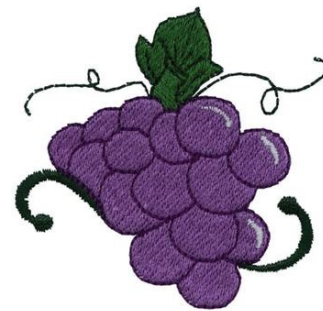

Name: Grapes Machine Embroidery Design

SKU: DC01-HY0276

Brand: Dakota Collectibles

Unique Colors: 13 (5 color Stops)

Unique Colors

	Color Name (Color Code)	Manufacturer - Type
	Super White (1001) [No Color Selected]	madeira - rayon
	Dusty Lilac (1263) [No Color Selected]	madeira - rayon
	Crocus (286)	Exquisite - Polyester 1000m

Complete Color Sequence

#		Color Name (Color Code)	Manufacturer - Type
1		Super White (1001) [No Color Selected]	madeira - rayon
2		Super White (1001) [No Color Selected]	madeira - rayon
3		Crocus (286)	Exquisite - Polyester 1000m