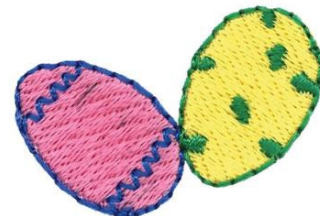

Name: Small Easter Egg Machine Embroidery Design

SKU: DC01-HY0259

Brand: Dakota Collectibles

Unique Colors: 13 (4 color Stops)

Unique Colors

	Color Name (Color Code)	Manufacturer - Type
	Super White (1001) [No Color Selected]	madeira - rayon
	Dusty Lilac (1263) [No Color Selected]	madeira - rayon
	Crocus (286)	Exquisite - Polyester 1000m

Complete Color Sequence

#		Color Name (Color Code)	Manufacturer - Type
1		Super White (1001) [No Color Selected]	madeira - rayon
2		Super White (1001) [No Color Selected]	madeira - rayon
3		Crocus (286)	Exquisite - Polyester 1000m