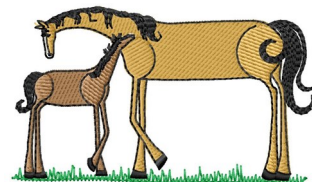

Name: Horse And Pony Machine Embroidery Design

SKU: GSD01-HWG808

Brand: Grand Slam Designs

Unique Colors: 13 (5 color Stops)

Unique Colors

	Color Name (Color Code)	Manufacturer - Type
	Super White (1001) [No Color Selected]	madeira - rayon
	Dusty Lilac (1263) [No Color Selected]	madeira - rayon
	Crocus (286)	Exquisite - Polyester 1000m

Complete Color Sequence

#		Color Name (Color Code)	Manufacturer - Type
1		Super White (1001) [No Color Selected]	madeira - rayon
2		Super White (1001) [No Color Selected]	madeira - rayon
3		Crocus (286)	Exquisite - Polyester 1000m