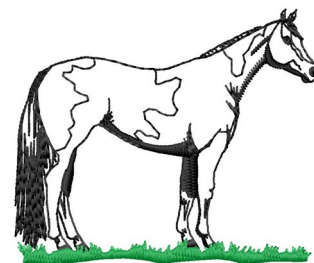

Name: Paint Outline

SKU: GSD01-HWG773

Brand: Grand Slam Designs

Unique Colors: 13 (2 color Stops)

Unique Colors

	Color Name (Color Code)	Manufacturer - Type
	Super White (1001) [No Color Selected]	madeira - rayon
	Dusty Lilac (1263) [No Color Selected]	madeira - rayon
	Crocus (286)	Exquisite - Polyester 1000m