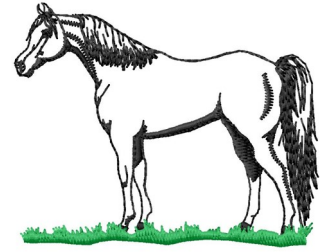

Name: Arabian Outline

SKU: GSD01-HWG769

Brand: Grand Slam Designs

Unique Colors: 13 (2 color Stops)

Unique Colors

	Color Name (Color Code)	Manufacturer - Type
	Super White (1001) [No Color Selected]	madeira - rayon
	Dusty Lilac (1263) [No Color Selected]	madeira - rayon
	Crocus (286)	Exquisite - Polyester 1000m