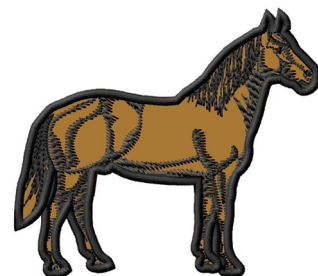

Name: Quarter Horse Applique

SKU: GSD01-HWG765

Brand: Grand Slam Designs

Unique Colors: 13 (4 color Stops)

Unique Colors

	Color Name (Color Code)	Manufacturer - Type
	Super White (1001) [No Color Selected]	madeira - rayon
	Dusty Lilac (1263) [No Color Selected]	madeira - rayon
	Crocus (286)	Exquisite - Polyester 1000m

Complete Color Sequence

#		Color Name (Color Code)	Manufacturer - Type
1		Super White (1001) [No Color Selected]	madeira - rayon
2		Super White (1001) [No Color Selected]	madeira - rayon
3		Crocus (286)	Exquisite - Polyester 1000m